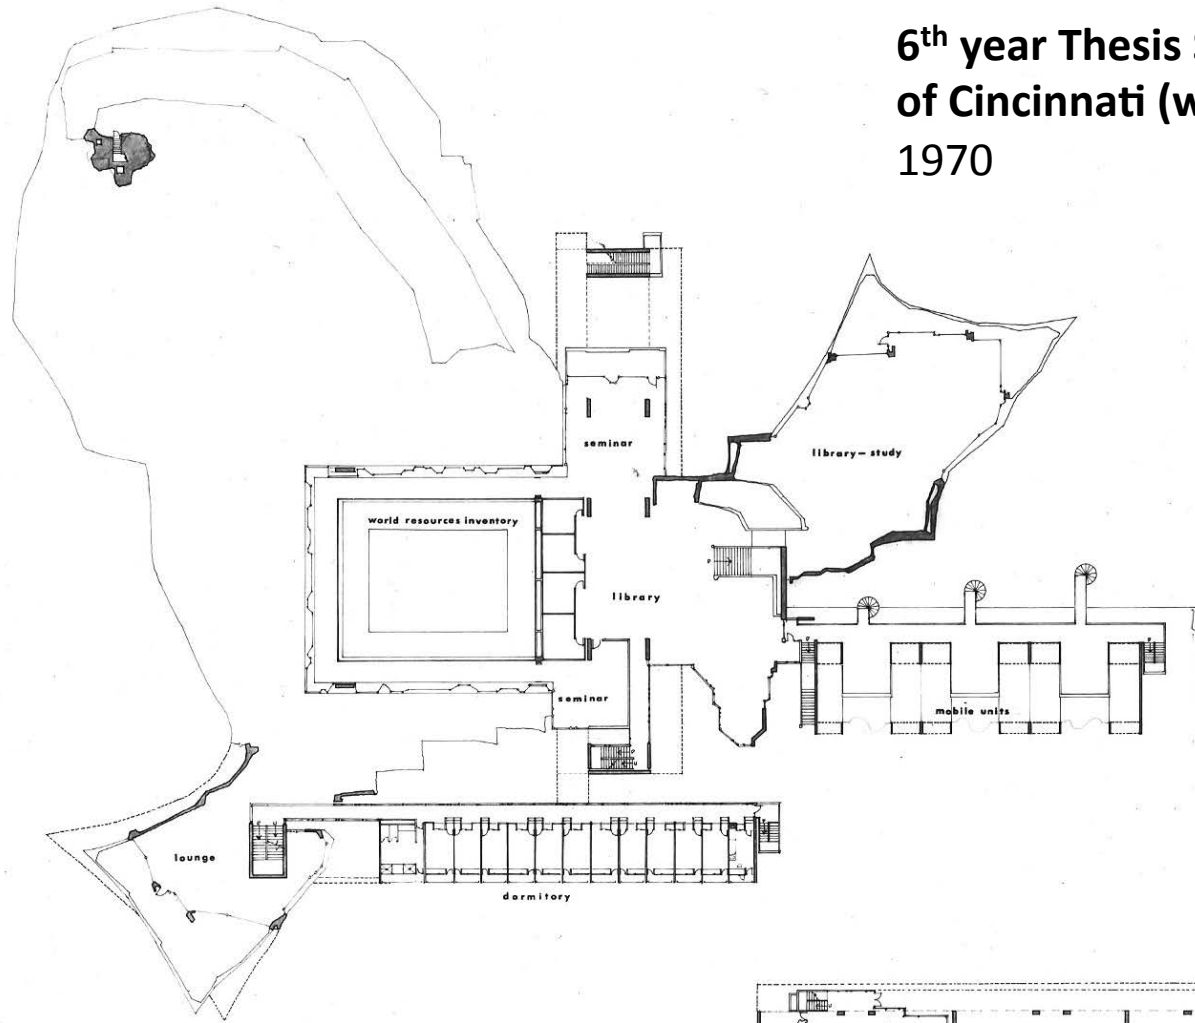

6th year Thesis Studio University
of Cincinnati (with Ilze Rameika)
1970

dormitories