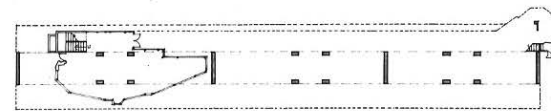

6th year Thesis Studio University
of Cincinnati (with Ilze Rameika)
1970

CSEC
PLAN 1

1" = 16'

6th year Thesis Studio University
of Cincinnati (with Ilze Rameika)
1970

dormitories

CSEC
PLAN 2