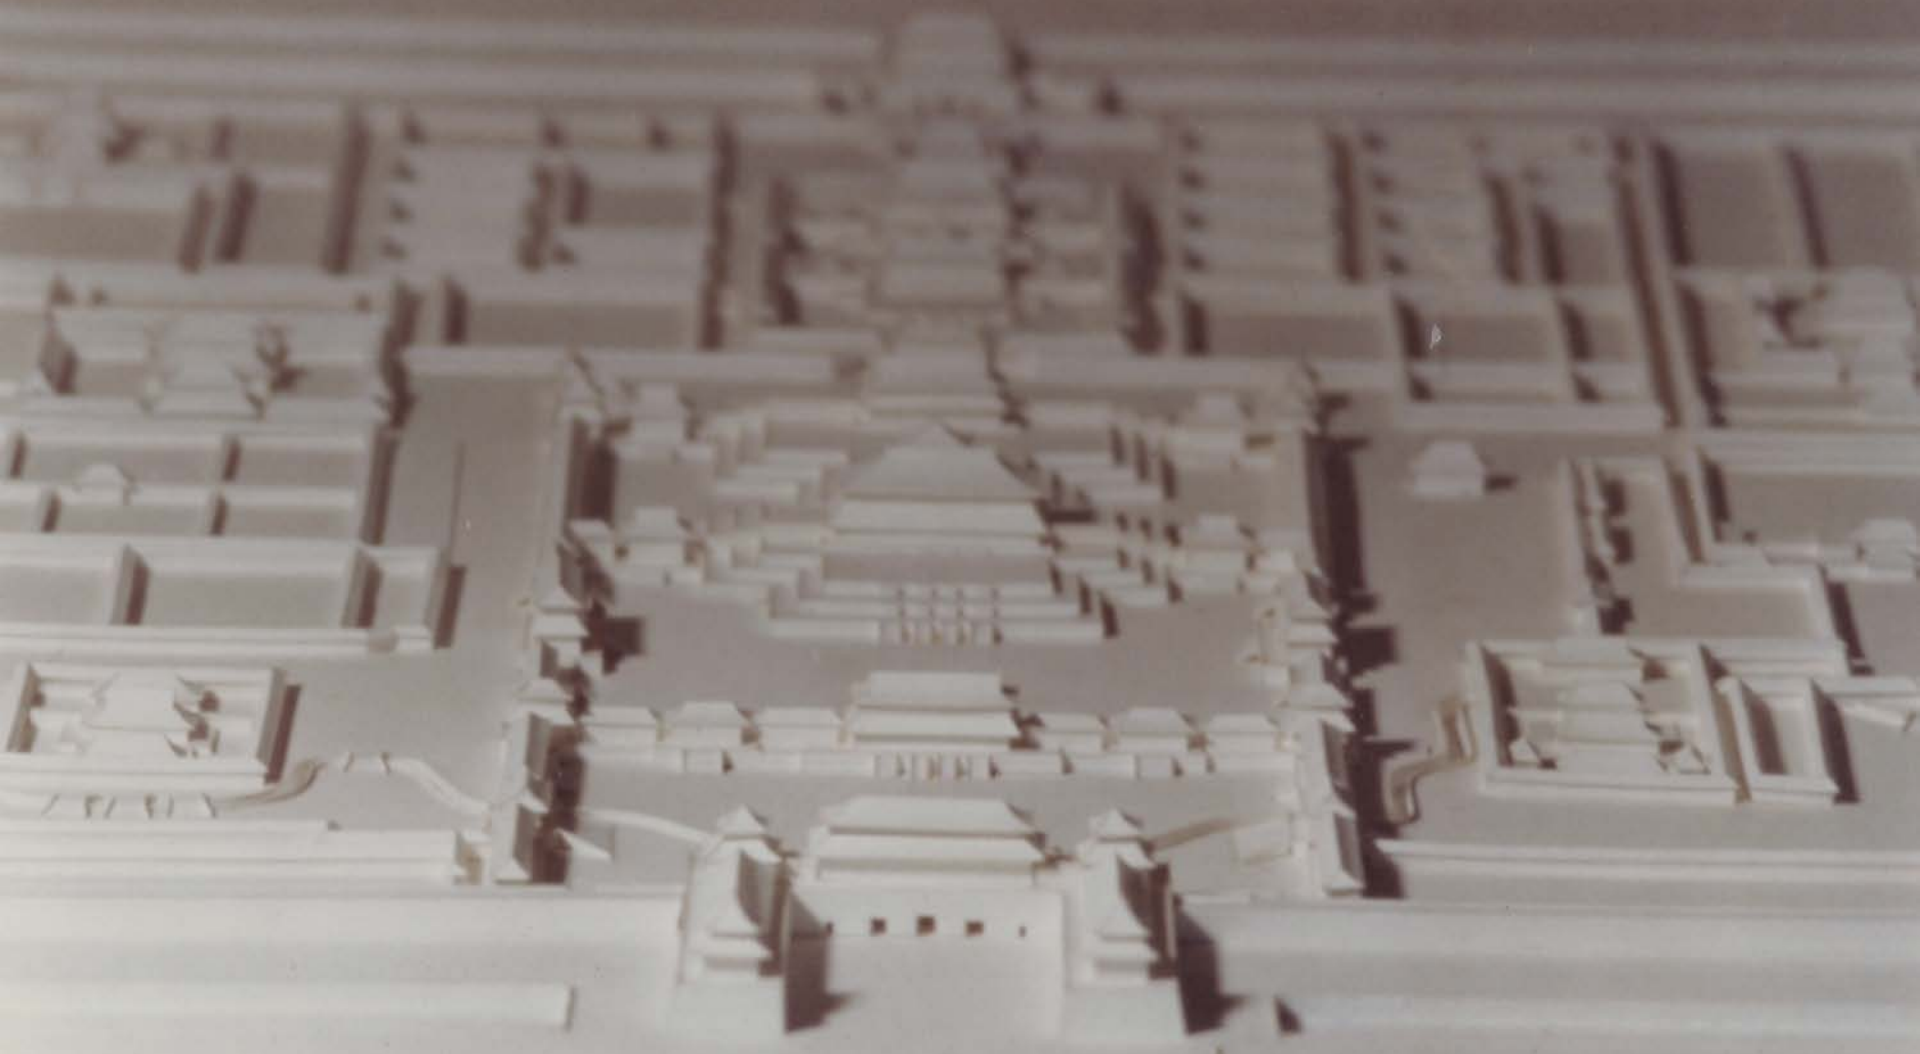

Work as an Architecture Student

Stephen Kendall
University of Cincinnati
1964-70

**A light fixture made of thin
redwood pieces**
1966

A model of the Forbidden City in Beijing (scale 1"=100') – made for a History of Urban Form class at the University of Cincinnati, Professor Harris Forusz 1967-68

**A model of the Forbidden City in Beijing
(scale 1"=100') – made for a History of
Urban Form class at the University of
Cincinnati, Professor Harris Forusz
1967-68**

Detail of a model of the Forbidden City in Beijing (scale 1"=100') – made for a History of Urban Form class at the University of Cincinnati, Professor Harris Forusz 1967-68

**A model of a suburban highway
development in a 5th year studio at
the University of Cincinnati
1969**

**A model of a suburban highway
development in a 5th year studio at the
University of Cincinnati
1969**