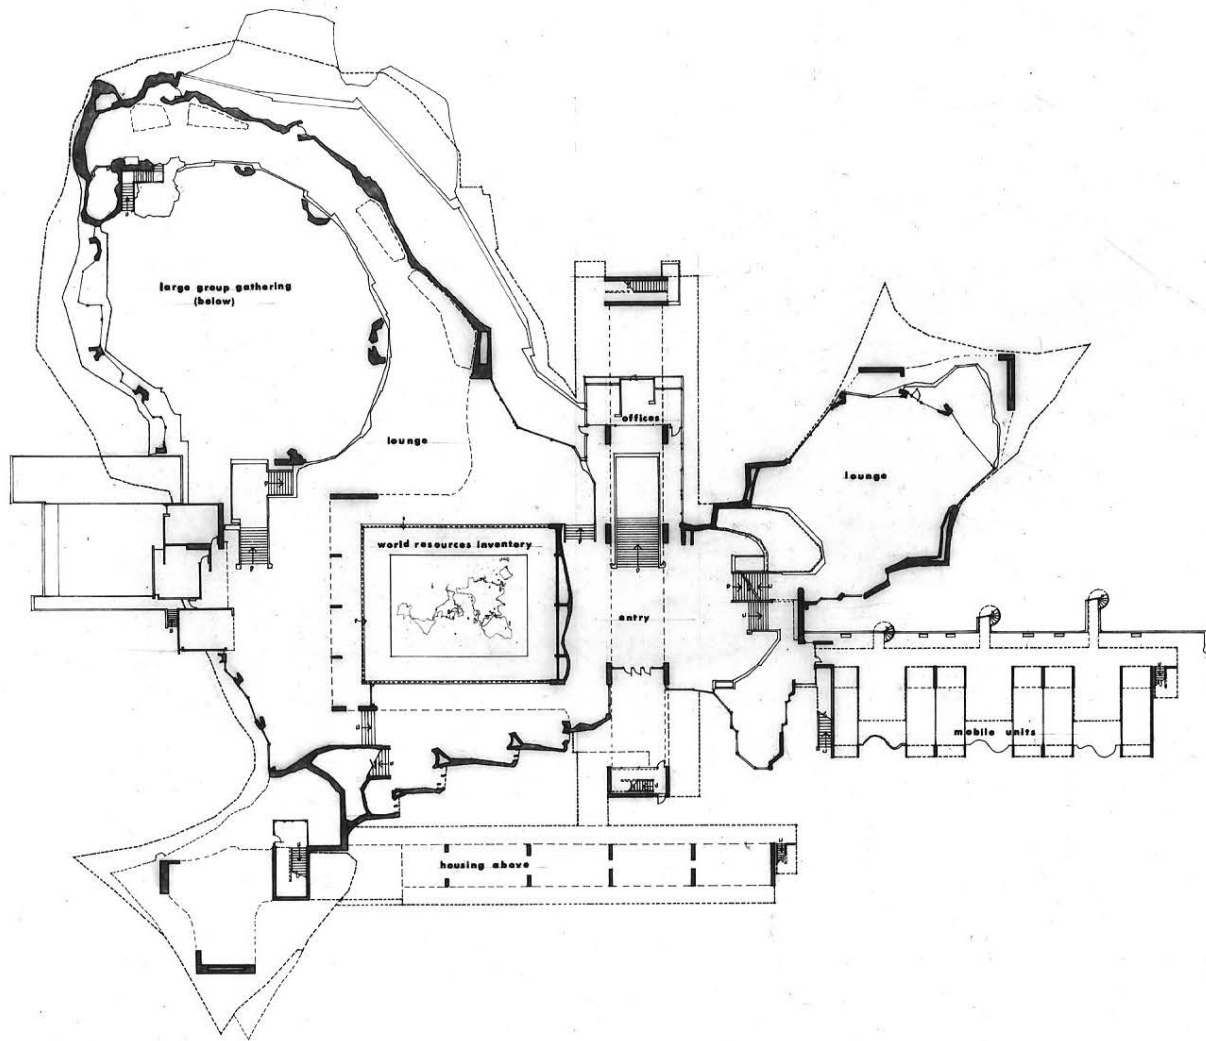

**Cistercian
Monastery Project
University of
Cincinnati 4th year
studio project - 1967**

A TRAPPE MONASTERY IN
THE CISTERCIAN MONASTERY

Cistercian Monastery Project
University of Cincinnati 4th year
studio project - 1967

Urban Design Studio
University of Cincinnati -
4th year studio - 1968

**6th year Thesis Studio University
of Cincinnati with Ilze Rameika -
1970**

6th year Thesis Studio University
of Cincinnati (with Ilze Rameika)
1970